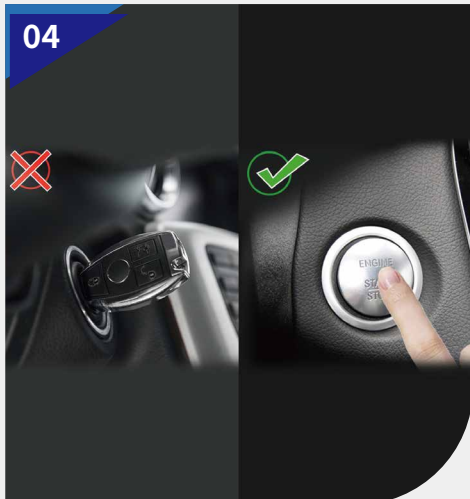

02

Upgrade your car with remote Engine
Start function

03

Upgrade your car with smartphone APP
control & 4G LTE GPS tracking---Freely
control your car all over the world

04

Upgrade standard key start to push
start (EC002PP-B)

05

Compatible with factory push start
button to start/stop the car (EC211PP-B)

06

Plug Play installation or Semi-plug play
with CAN BUS compatible

07

Automatically fold the mirror and close windows when locking the car (optional, only support car with this feature)