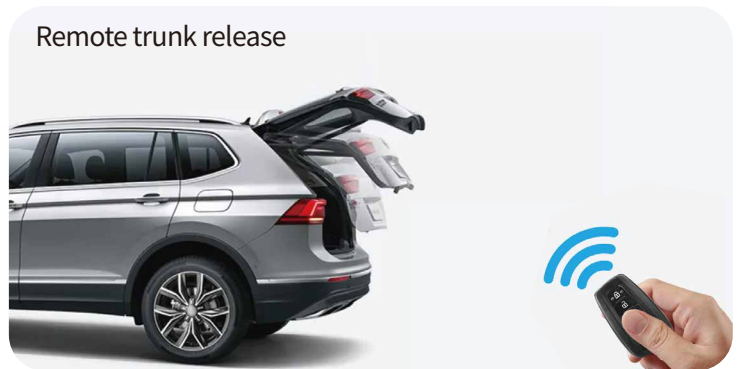

EASYGUARD

Plug Play PKE Remote Starter for Toyota cars

Fit for most Toyota cars from 2010 to present, including key start or push start

Key Feature:

Plug Play installation or Semi-plug play with CAN BUS compatible

PKE-Passive keyless entry

Remote Engine Start

NFC lock/unlock (optional)

More powerful than you image! ▶▶

Available push start buttons

Available Key Fobs

EASYGUARD EC002PP plug play PKE Remote starter fit for Toyota key start cars