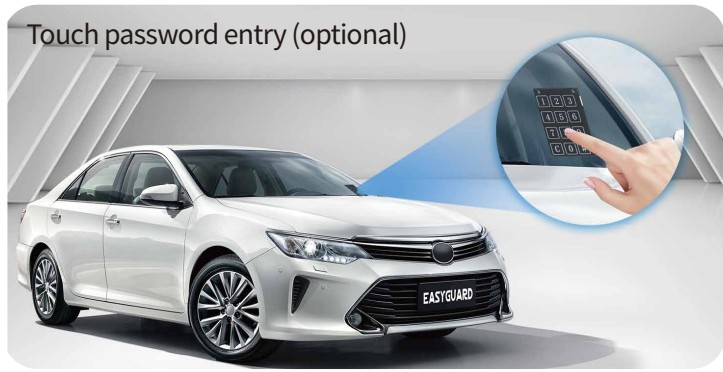

EASYGUARD

Plug Play PKE Remote Starter for Toyota cars

Fit for most Toyota cars from 2010 to present, including key start or push start

Key Feature:

Plug Play installation or Semi-plug play with CAN BUS compatible

PKE-Passive keyless entry

Remote Engine Start

NFC lock/unlock (optional)

More powerful than you image! ▶▶

Available push start buttons

Available Key Fobs

EASYGUARD EC002PP plug play PKE Remote starter fit for Toyota key start cars

EASYGUARD EC211PP plug play PKE remote starter fit for push button Toyota

NO.	Model	Year	NO.	Model	Year
1	CROWN	12-13	16	Corolla Hybrid	19
2	CROWN	16-18	17	land Cruiser	09-15
3	RAV4	13-16	18	land Cruiser	16-21
4	RAV4	16-18	19	IZOA	2018
5	RAV4	20-21	20	prado	10-17
6	Highlander	15-17	21	prado	18-19
7	Highlander	18-20	22	LEVIN/COROLLA HYBRID	16-18
8	Highlander Hybrid	22	23	Levin	19-23
9	REIZ	13-17	24	LEVIN/COROLLA HYBRID 1.8L	18
10	camry	18-20	25	C-HR	18-23
11	Avalon	18-23	26	Alphard	10
12	Avalon Hybrid	20	27	Sienna	16
13	corolla	12-17	28	Sienna	19
14	corolla 1.2T	19	29	Sienna	21-22
15	corolla	20-23	30	Wildlander	19-21