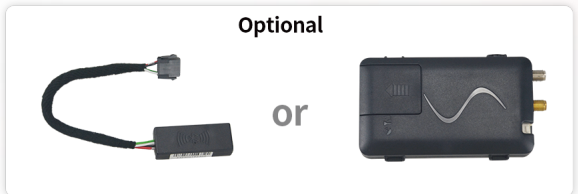

EASYGUARD

Plug Play PKE Remote Starter for BMW

EC211PP-BM2

Fit for 95% BMW cars from 2005 to 2023, including E, F & G chassis cars

Key Feature

Upgrade your car with smart key PKE-Passive keyless entry function

More powerful than you image! >>

Accessory

Key fobs

Control module

PKE antenna

HF antenna

Main wire harness

Bypass module

NFC card

Optional

or

BT001 or 4G LTE module

Available key fobs styles

BM2

BM

LC01S